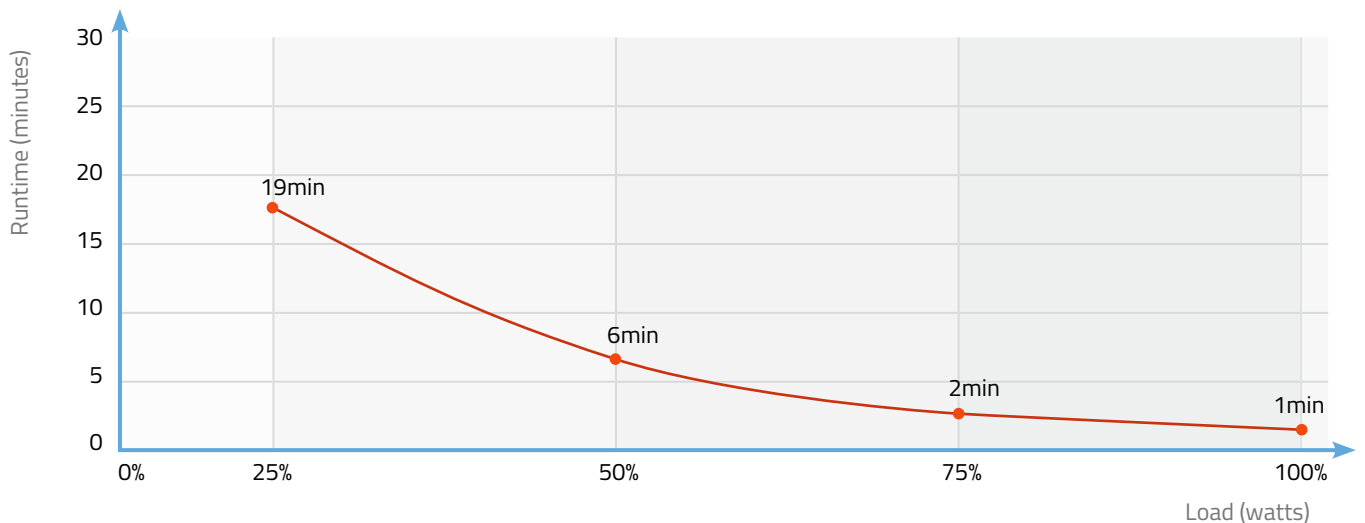

## Running time on battery